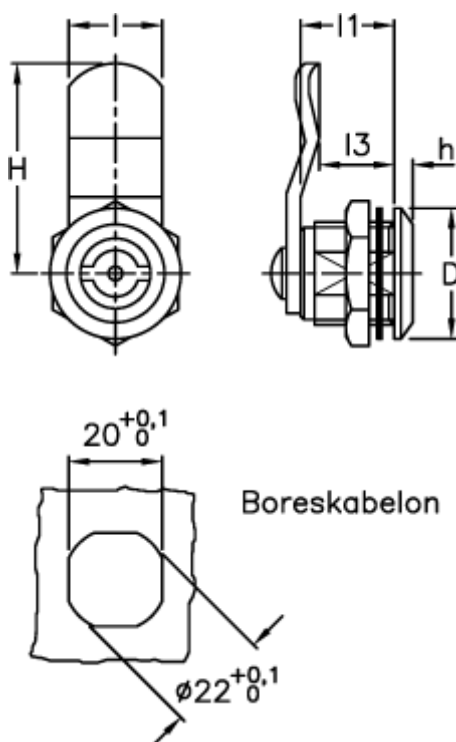

# Data Sheet

Article number: 2310421313

Description: E+G Latch w/recessed key  
CQ/A-45-16

## Measures

$D = 28$

$H = 45$

$h = 4$

$l = 20$

$l_1 = 20$

$l_3 = 16$